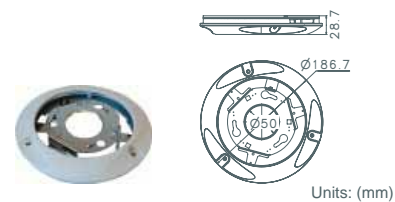

There are three types of Indoor dome camera mounting methods: hard-ceiling mounting, in-ceiling (T-Bar Mount) mounting and pendent mounting. With the Indoor Mount Kit, the DynaHawk™ 701 series will be able to apply to all other dome camera mounting accessories, such as straight tube, wall mount, corner mount and pole mount.

Hard Ceiling Mount: DH701

DH77H06-HC

Height: 21.4 mm (0.8 inches)
Diameter of the three holes: 4.5 mm (0.2 inches)
Diameter of the bracket: 158 mm (6.2 inches)
Weight: 0.2 kg (0.4 lbs)

Units: (mm)

Hard Ceiling Mount: DH500

DH500HC

Height: 19 mm (0.75 inches)
Diameter of the three holes: 4.5 mm (0.2 inches)
Diameter of the bracket: 158 mm (6.2 inches)
Weight: 0.2 kg (0.4 lbs)

Units: (mm)

T-Bar (in-ceiling) Mount: DH701

D77H06-TB

Height: 160 mm (6.3 inches)
Diameter: 180 mm (7.1 inches)
Weight: 0.5 kg (1.1 lbs)

Units: (mm)

T-Bar (in-ceiling) Mount: DH500

DH500TB1

Height: 85 mm (3.4 inches)
Diameter: 180 mm (7.1 inches)
Weight: 0.5 kg (1.1 lbs)