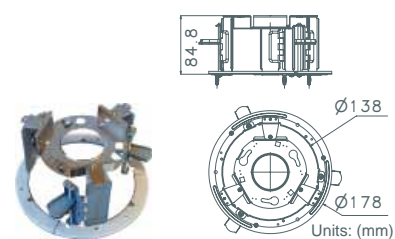

DH500HC

Height: 19 mm (0.75 inches)
Diameter of the three holes: 4.5 mm (0.2 inches)
Diameter of the bracket: 158 mm (6.2 inches)
Weight: 0.2 kg (0.4 lbs)

Units: (mm)

T-Bar (in-ceiling) Mount: DH701

D77H06-TB

Height: 160 mm (6.3 inches)
Diameter: 180 mm (7.1 inches)
Weight: 0.5 kg (1.1 lbs)

Units: (mm)

T-Bar (in-ceiling) Mount: DH500

DH500TB1

Height: 85 mm (3.4 inches)
Diameter: 180 mm (7.1 inches)
Weight: 0.5 kg (1.1 lbs)

Units: (mm)

Indoor Mount Kit: DH701

D77H05-IMK

For mounting indoor dome camera onto a gooseneck / straight tube.
Height: 74 mm (2.9 inches)
Diameter: 140 mm (5.5 inches)
Weight: 0.5 kg (1.1 lbs)

Units: (mm)

Indoor Mount Kit: DH500

D77H05-IMK5

For mounting indoor dome camera onto a gooseneck / straight tube.
Height: 74 mm (2.9 inches)
Diameter: 140 mm (5.5 inches)
Weight: 0.5 kg (1.1 lbs)

Units: (mm)

Indoor / Outdoor Mounting Accessories