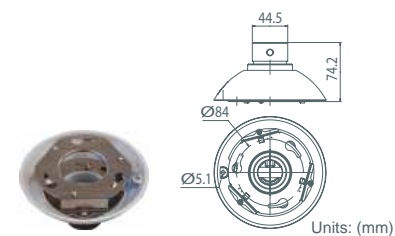

DH500HC

Height: 19 mm (0.75 inches)
Diameter of the three holes: 4.5 mm (0.2 inches)
Diameter of the bracket: 158 mm (6.2 inches)
Weight: 0.2 kg (0.4 lbs)

Units: (mm)

T-Bar (in-ceiling) Mount: DH701

D77H06-TB

Height: 160 mm (6.3 inches)
Diameter: 180 mm (7.1 inches)
Weight: 0.5 kg (1.1 lbs)

Units: (mm)

T-Bar (in-ceiling) Mount: DH500

DH500TB1

Height: 85 mm (3.4 inches)
Diameter: 180 mm (7.1 inches)
Weight: 0.5 kg (1.1 lbs)

Units: (mm)

Indoor Mount Kit: DH701

D77H05-IMK

For mounting indoor dome camera onto a gooseneck / straight tube.
Height: 74 mm (2.9 inches)
Diameter: 140 mm (5.5 inches)
Weight: 0.5 kg (1.1 lbs)

Units: (mm)

Indoor Mount Kit: DH500

D77H05-IMK5

For mounting indoor dome camera onto a gooseneck / straight tube.
Height: 74 mm (2.9 inches)
Diameter: 140 mm (5.5 inches)
Weight: 0.5 kg (1.1 lbs)

Units: (mm)

Indoor / Outdoor Mounting Accessories