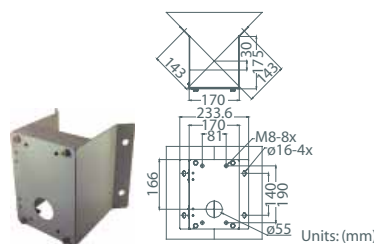

Wall Box Mounting

D77H05-WBM

Dimensions: 270 x 166 x 95 mm (10.6 x 6.5 x 3.7 inches)
 Weight: 2.2 kg (4.8 lbs)
 Compatible with: D77H03-GT / D77H03-MP

Corner Standard Mounting Plate

D77H05-CST

Dimensions: 222 x 204 x 117 mm (8.7 x 8 x 4.6 inches)
 Weight: 2 kg (4.4 lbs)
 Compatible with: D77H03-GT / D77H03-MP

Corner Plate Mini

D77H05-CSTM

Dimensions: 270 x 166 x 95 mm (10.6 x 6.5 x 3.7 inches)
 Weight: 0.8 kg (1.8 lbs)
 Compatible with: D77H03-MP

Corner Wide Box Mounting

D77H05-CWB

Dimensions: 232 x 234 x 205 mm (9.1 x 9.2 x 8.1 inches)
 Weight: 2.7 kg (6 lbs)
 Compatible with: D77H03-GT / D77H03-MP

Corner Thin Box Mounting

D77H05-CTB

Dimensions: 300 x 164 x 254 mm (11.8 x 6.5 x 10 inches)
 Weight: 3 kg (6.7 lbs)
 Compatible with: D77H03-GT / D77H03-MP

Pole Wide Direct Mounting

D77H05-PWD

Dimensions: 270 x 170 x 60 mm (10.6 x 6.7 x 2.4 inches)
 Recommend Pole Diameter: 112 ~ 130 mm (4.4 ~ 5.1 inches)
 Weight: 1 kg (2.2 lbs)
 Compatible with: D77H03-GT / D77H03-MP

Pole Thin Direct Mounting

D77H05-PTD

Dimensions: 232 x 136 x 50 mm (9.1 x 5.4 x 2 inches)
 Recommend Pole Diameter: 112 ~ 140 mm (4.4 ~ 5.5 inches)
 Weight: 0.7 kg (1.6 lbs)
 Compatible with: D77H03-GT / D77H03-MP