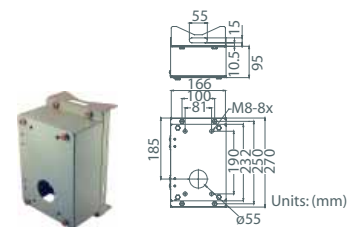

Corner Thin Box Mounting

D77H05-CTB

Dimensions: 300 x 164 x 254 mm (11.8 x 6.5 x 10 inches)
 Weight: 3 kg (6.7 lbs)
 Compatible with: D77H03-GT / D77H03-MP

Pole Wide Direct Mounting

D77H05-PWD

Dimensions: 270 x 170 x 60 mm (10.6 x 6.7 x 2.4 inches)
 Recommend Pole Diameter: 112 ~ 130 mm (4.4 ~ 5.1 inches)
 Weight: 1 kg (2.2 lbs)
 Compatible with: D77H03-GT / D77H03-MP

Pole Thin Direct Mounting

D77H05-PTD

Dimensions: 232 x 136 x 50 mm (9.1 x 5.4 x 2 inches)
 Recommend Pole Diameter: 112 ~ 140 mm (4.4 ~ 5.5 inches)
 Weight: 0.7 kg (1.6 lbs)
 Compatible with: D77H03-GT / D77H03-MP

Pole Wide Box Mounting

D77H05-PWB

Dimensions: 270 x 166 x 155 mm (10.6 x 6.5 x 6.1 inches)
 Recommend Pole Diameter: 112 ~ 140 mm (4.4 ~ 5.5 inches)
 Weight: 3.2 kg (7.1 lbs)
 Compatible with: D77H03-GT / D77H03-MP

Pole Thin Box Mounting

D77H05-PTB

Dimensions: 291 x 136 x 242 mm (11.5 x 5.4 x 9.5 inches)
 Recommend Pole Diameter: 112 ~ 130 mm (4.4 ~ 5.1 inches)
 Weight: 3.1 kg (6.9 lbs)
 Compatible with: D77H03-GT / D77H03-MP