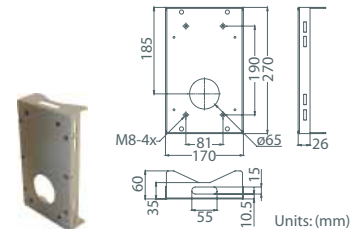

Corner Plate Mini

D77H05-CSTM

Dimensions: 270 x 166 x 95 mm (10.6 x 6.5 x 3.7 inches)
 Weight: 0.8 kg (1.8 lbs)
 Compatible with: D77H03-MP

Corner Wide Box Mounting

D77H05-CWB

Dimensions: 232 x 234 x 205 mm (9.1 x 9.2 x 8.1 inches)
 Weight: 2.7 kg (6 lbs)
 Compatible with: D77H03-GT / D77H03-MP

Corner Thin Box Mounting

D77H05-CTB

Dimensions: 300 x 164 x 254 mm (11.8 x 6.5 x 10 inches)
 Weight: 3 kg (6.7 lbs)
 Compatible with: D77H03-GT / D77H03-MP

Pole Wide Direct Mounting

D77H05-PWD

Dimensions: 270 x 170 x 60 mm (10.6 x 6.7 x 2.4 inches)
 Recommend Pole Diameter: 112 ~ 130 mm (4.4 ~ 5.1 inches)
 Weight: 1 kg (2.2 lbs)
 Compatible with: D77H03-GT / D77H03-MP

Pole Thin Direct Mounting

D77H05-PTD

Dimensions: 232 x 136 x 50 mm (9.1 x 5.4 x 2 inches)
 Recommend Pole Diameter: 112 ~ 140 mm (4.4 ~ 5.5 inches)
 Weight: 0.7 kg (1.6 lbs)
 Compatible with: D77H03-GT / D77H03-MP

Pole Wide Box Mounting

D77H05-PWB

Dimensions: 270 x 166 x 155 mm (10.6 x 6.5 x 6.1 inches)
 Recommend Pole Diameter: 112 ~ 140 mm (4.4 ~ 5.5 inches)
 Weight: 3.2 kg (7.1 lbs)
 Compatible with: D77H03-GT / D77H03-MP