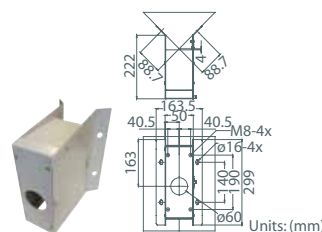

Wall Box Mounting

D77H05-WBM

Dimensions: 270 x 166 x 95 mm (10.6 x 6.5 x 3.7 inches)
 Weight: 2.2 kg (4.8 lbs)
 Compatible with: D77H03-GT / D77H03-MP

Corner Standard Mounting Plate

D77H05-CST

Dimensions: 222 x 204 x 117 mm (8.7 x 8 x 4.6 inches)
 Weight: 2 kg (4.4 lbs)
 Compatible with: D77H03-GT / D77H03-MP

Corner Plate Mini

D77H05-CSTM

Dimensions: 270 x 166 x 95 mm (10.6 x 6.5 x 3.7 inches)
 Weight: 0.8 kg (1.8 lbs)
 Compatible with: D77H03-MP

Corner Wide Box Mounting

D77H05-CWB

Dimensions: 232 x 234 x 205 mm (9.1 x 9.2 x 8.1 inches)
 Weight: 2.7 kg (6 lbs)
 Compatible with: D77H03-GT / D77H03-MP

Corner Thin Box Mounting

D77H05-CTB

Dimensions: 300 x 164 x 254 mm (11.8 x 6.5 x 10 inches)
 Weight: 3 kg (6.7 lbs)
 Compatible with: D77H03-GT / D77H03-MP

Pole Wide Direct Mounting

D77H05-PWD

Dimensions: 270 x 170 x 60 mm (10.6 x 6.7 x 2.4 inches)
 Recommend Pole Diameter: 112 ~ 130 mm (4.4 ~ 5.1 inches)
 Weight: 1 kg (2.2 lbs)
 Compatible with: D77H03-GT / D77H03-MP

Pole Thin Direct Mounting

D77H05-PTD

Dimensions: 232 x 136 x 50 mm (9.1 x 5.4 x 2 inches)
 Recommend Pole Diameter: 112 ~ 140 mm (4.4 ~ 5.5 inches)
 Weight: 0.7 kg (1.6 lbs)
 Compatible with: D77H03-GT / D77H03-MP