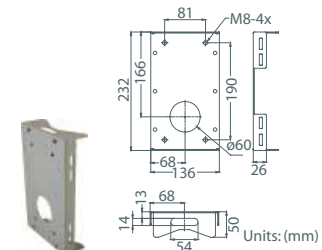

Corner Plate Mini

D77H05-CSTM

Dimensions: 270 x 166 x 95 mm (10.6 x 6.5 x 3.7 inches)
 Weight: 0.8 kg (1.8 lbs)
 Compatible with: D77H03-MP

Corner Wide Box Mounting

D77H05-CWB

Dimensions: 232 x 234 x 205 mm (9.1 x 9.2 x 8.1 inches)
 Weight: 2.7 kg (6 lbs)
 Compatible with: D77H03-GT / D77H03-MP

Corner Thin Box Mounting

D77H05-CTB

Dimensions: 300 x 164 x 254 mm (11.8 x 6.5 x 10 inches)
 Weight: 3 kg (6.7 lbs)
 Compatible with: D77H03-GT / D77H03-MP

Pole Wide Direct Mounting

D77H05-PWD

Dimensions: 270 x 170 x 60 mm (10.6 x 6.7 x 2.4 inches)
 Recommend Pole Diameter: 112 ~ 130 mm (4.4 ~ 5.1 inches)
 Weight: 1 kg (2.2 lbs)
 Compatible with: D77H03-GT / D77H03-MP

Pole Thin Direct Mounting

D77H05-PTD

Dimensions: 232 x 136 x 50 mm (9.1 x 5.4 x 2 inches)
 Recommend Pole Diameter: 112 ~ 140 mm (4.4 ~ 5.5 inches)
 Weight: 0.7 kg (1.6 lbs)
 Compatible with: D77H03-GT / D77H03-MP

Pole Wide Box Mounting

D77H05-PWB

Dimensions: 270 x 166 x 155 mm (10.6 x 6.5 x 6.1 inches)
 Recommend Pole Diameter: 112 ~ 140 mm (4.4 ~ 5.5 inches)
 Weight: 3.2 kg (7.1 lbs)
 Compatible with: D77H03-GT / D77H03-MP