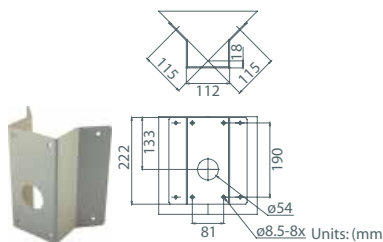

D77H03-GT

Dimensions: 298 x 385 mm (11.7 x 15.2 inches)
 Diameter: 92 x 42 mm (3.7 x 1.7 inches)
 Weight: 2.1 kg (4.6 lbs)
 Compatible with: DH701 / DH801⁺ / DH500 / DH600

Mini Pendant Mount

D77H03-MP

Dimensions: 184 x 104 x 115.2 mm (7.2 x 4.1 x 4.5 inches)
 Diameter: 44.5 mm (1.8 inches)
 Weight: 0.6 kg (1.3 lbs)
 Compatible with: DH701 / DH801⁺ / DH500 / DH600

Wall Box Mounting

D77H05-WBM

Dimensions: 270 x 166 x 95 mm (10.6 x 6.5 x 3.7 inches)
 Weight: 2.2 kg (4.8 lbs)
 Compatible with: D77H03-GT / D77H03-MP

Corner Standard Mounting Plate

D77H05-CST

Dimensions: 222 x 204 x 117 mm (8.7 x 8 x 4.6 inches)
 Weight: 2 kg (4.4 lbs)
 Compatible with: D77H03-GT / D77H03-MP

Corner Plate Mini

D77H05-CSTM

Dimensions: 270 x 166 x 95 mm (10.6 x 6.5 x 3.7 inches)
 Weight: 0.8 kg (1.8 lbs)
 Compatible with: D77H03-MP

Corner Wide Box Mounting

D77H05-CWB

Dimensions: 232 x 234 x 205 mm (9.1 x 9.2 x 8.1 inches)
 Weight: 2.7 kg (6 lbs)
 Compatible with: D77H03-GT / D77H03-MP

Corner Thin Box Mounting

D77H05-CTB

Dimensions: 300 x 164 x 254 mm (11.8 x 6.5 x 10 inches)
 Weight: 3 kg (6.7 lbs)
 Compatible with: D77H03-GT / D77H03-MP

Pole Wide Direct Mounting

D77H05-PWD

Dimensions: 270 x 170 x 60 mm (10.6 x 6.7 x 2.4 inches)
 Recommend Pole Diameter: 112 ~ 130 mm (4.4 ~ 5.1 inches)
 Weight: 1 kg (2.2 lbs)
 Compatible with: D77H03-GT / D77H03-MP