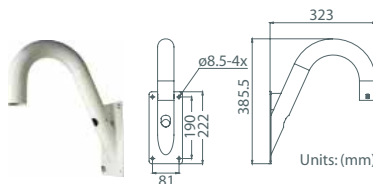

Indoor Mount Kit: DH500

D77H05-IMK5

For mounting indoor dome camera onto a gooseneck / straight tube.
Height: 74 mm (2.9 inches)
Diameter: 140 mm (5.5 inches)
Weight: 0.5 kg (1.1 lbs)

Units: (mm)

Indoor / Outdoor Mounting Accessories

Straight Tube

D77H03-ST1 / ST2

Height: 250 / 500 mm (9.8 / 19.7 inches)
 Diameter: 50 mm (2 inches)
 Weight: 1 kg / 1.8 kg (2.2 lbs / 4 lbs)
 Compatible with: DH701 / DH801⁺ / DH500 / DH600

Gooseneck Tube

D77H03-GT

Dimensions: 298 x 385 mm (11.7 x 15.2 inches)
 Diameter: 92 x 42 mm (3.7 x 1.7 inches)
 Weight: 2.1 kg (4.6 lbs)
 Compatible with: DH701 / DH801⁺ / DH500 / DH600

Mini Pendant Mount

D77H03-MP

Dimensions: 184 x 104 x 115.2 mm (7.2 x 4.1 x 4.5 inches)
 Diameter: 44.5 mm (1.8 inches)
 Weight: 0.6 kg (1.3 lbs)
 Compatible with: DH701 / DH801⁺ / DH500 / DH600

Wall Box Mounting

D77H05-WBM

Dimensions: 270 x 166 x 95 mm (10.6 x 6.5 x 3.7 inches)
 Weight: 2.2 kg (4.8 lbs)
 Compatible with: D77H03-GT / D77H03-MP

Corner Standard Mounting Plate

D77H05-CST

Dimensions: 222 x 204 x 117 mm (8.7 x 8 x 4.6 inches)
 Weight: 2 kg (4.4 lbs)
 Compatible with: D77H03-GT / D77H03-MP