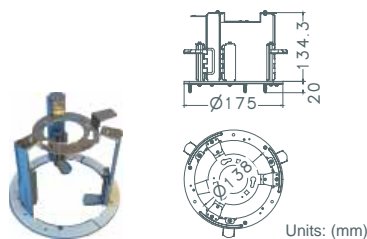

Hard Ceiling Mount: DH701

DH77H06-HC

Height: 21.4 mm (0.8 inches)
Diameter of the three holes: 4.5 mm (0.2 inches)
Diameter of the bracket: 158 mm (6.2 inches)
Weight: 0.2 kg (0.4 lbs)

Units: (mm)

Hard Ceiling Mount: DH500

DH500HC

Height: 19 mm (0.75 inches)
Diameter of the three holes: 4.5 mm (0.2 inches)
Diameter of the bracket: 158 mm (6.2 inches)
Weight: 0.2 kg (0.4 lbs)

Units: (mm)

T-Bar (in-ceiling) Mount: DH701

D77H06-TB

Height: 160 mm (6.3 inches)
Diameter: 180 mm (7.1 inches)
Weight: 0.5 kg (1.1 lbs)

Units: (mm)

T-Bar (in-ceiling) Mount: DH500

DH500TB1

Height: 85 mm (3.4 inches)
Diameter: 180 mm (7.1 inches)
Weight: 0.5 kg (1.1 lbs)

Units: (mm)

Indoor Mount Kit: DH701

D77H05-IMK

For mounting indoor dome camera onto a gooseneck / straight tube.
Height: 74 mm (2.9 inches)
Diameter: 140 mm (5.5 inches)
Weight: 0.5 kg (1.1 lbs)

Units: (mm)