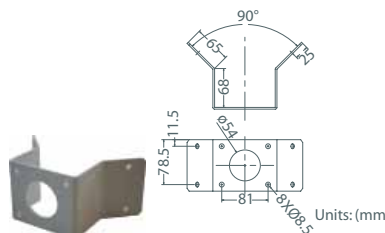

D77H03-GT

Dimensions: 298 x 385 mm (11.7 x 15.2 inches)
 Diameter: 92 x 42 mm (3.7 x 1.7 inches)
 Weight: 2.1 kg (4.6 lbs)
 Compatible with: DH701 / DH801⁺ / DH500 / DH600

Mini Pendant Mount

D77H03-MP

Dimensions: 184 x 104 x 115.2 mm (7.2 x 4.1 x 4.5 inches)
 Diameter: 44.5 mm (1.8 inches)
 Weight: 0.6 kg (1.3 lbs)
 Compatible with: DH701 / DH801⁺ / DH500 / DH600

Wall Box Mounting

D77H05-WBM

Dimensions: 270 x 166 x 95 mm (10.6 x 6.5 x 3.7 inches)
 Weight: 2.2 kg (4.8 lbs)
 Compatible with: D77H03-GT / D77H03-MP

Corner Standard Mounting Plate

D77H05-CST

Dimensions: 222 x 204 x 117 mm (8.7 x 8 x 4.6 inches)
 Weight: 2 kg (4.4 lbs)
 Compatible with: D77H03-GT / D77H03-MP

Corner Plate Mini

D77H05-CSTM

Dimensions: 270 x 166 x 95 mm (10.6 x 6.5 x 3.7 inches)
 Weight: 0.8 kg (1.8 lbs)
 Compatible with: D77H03-MP

Corner Wide Box Mounting

D77H05-CWB

Dimensions: 232 x 234 x 205 mm (9.1 x 9.2 x 8.1 inches)
 Weight: 2.7 kg (6 lbs)
 Compatible with: D77H03-GT / D77H03-MP

Corner Thin Box Mounting

D77H05-CTB

Dimensions: 300 x 164 x 254 mm (11.8 x 6.5 x 10 inches)
 Weight: 3 kg (6.7 lbs)
 Compatible with: D77H03-GT / D77H03-MP

Pole Wide Direct Mounting

D77H05-PWD

Dimensions: 270 x 170 x 60 mm (10.6 x 6.7 x 2.4 inches)
 Recommend Pole Diameter: 112 ~ 130 mm (4.4 ~ 5.1 inches)
 Weight: 1 kg (2.2 lbs)
 Compatible with: D77H03-GT / D77H03-MP