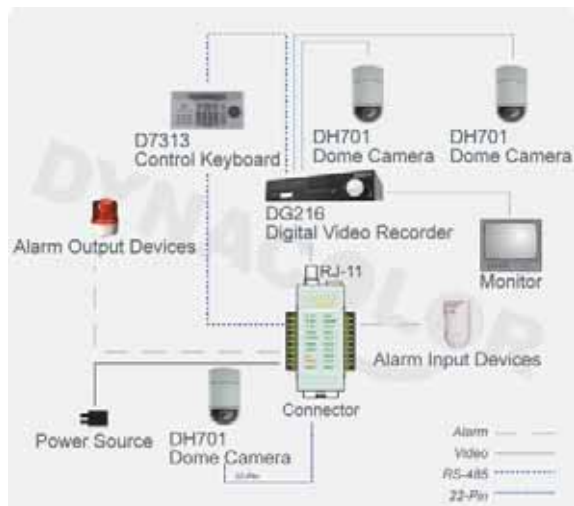

Indoor Dome Camera Accessories

Transparent / Vandal Proof Cover

4.3" Optical Cover
Diameter: 109 mm (4.3 inches)
Compatible with: DH500

5.4" Optical Cover
Diameter: 137 mm (5.4 inches)
Compatible with: DH701

Smoke Cover

5.4" Smoke Cover
Diameter: 137 mm (5.4 inches)
Compatible with: DH701

Power Adapter

D77H07-A1015
Input: 100 ~ 115 VAC / Output: 24 VAC, 36 VA

D77H07-A2015
Input: 220 ~ 230 VAC / Output: 24 VAC, 36 VA

Connector Box

The D77H07-C00 connector box provides easy wiring and well organized connection between alarms, cameras and other devices, for easy installation.

Dimensions: 92 x 42 mm (3.7 x 1.7 inches)
Weight: 0.13 kg (0.3 lbs)

System Configuration

Outdoor Dome Camera Accessories

Transparent / Vandal Proof Cover

5.4" Optical Cover
Diameter: 137 mm (5.4 inches)
Compatible with: DH600

5.8" Optical Cover
Diameter: 147 mm (5.8 inches)
Compatible with: DH801+

Smoke Cover

5.4" Smoke Cover
Diameter: 137 mm (5.4 inches)
Compatible with: DH600

5.8" Smoke Cover
Diameter: 147 mm (5.8 inches)
Compatible with: DH801+

Power Adapter

D77H07-A1030
Input: 100 ~ 115 VAC / Output: 24 VAC, 72 VA

D77H07-A2030
Input: 220 ~ 230 VAC / Output: 24 VAC, 72 VA

Sunshield

Height: 89.9 mm (3.5 inches)
Diameter: 190 mm (7.5 inches)
Compatible with: DH600

Height: 129.5 mm (5.0 inches)
Diameter: 190 mm (7.5 inches)
Compatible with: DH801+

Power Box

The D77H07 is a weatherproof power supply, with integrated connection for communication, alarm, and video, designed for outdoor applications with the DynaHawk™ 801+ and DynaHawk™ 600 series speed dome cameras, providing water resistant protection. The unit has one fused output and can handle a total load of 72 VA.

Dimensions: 186.5 x 147 mm (7.3 x 5.8 inches)
Weight: 2.6 kg (5.8 lbs)
D77H07-P1030 (Input: 110 ~ 115 VAC / Output: 24 VAC, 72 VA)
D77H07-P2030 (Input: 220 ~ 230 VAC / Output: 24 VAC, 72 VA)