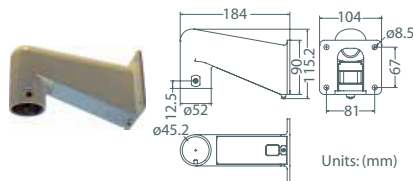

Indoor Mount Kit: DH500

D77H05-IMK5

For mounting indoor dome camera onto a gooseneck / straight tube.
Height: 74 mm (2.9 inches)
Diameter: 140 mm (5.5 inches)
Weight: 0.5 kg (1.1 lbs)

Units: (mm)

Indoor / Outdoor Mounting Accessories

D77H03-GT

Dimensions: 298 x 385 mm (11.7 x 15.2 inches)
 Diameter: 92 x 42 mm (3.7 x 1.7 inches)
 Weight: 2.1 kg (4.6 lbs)
 Compatible with: DH701 / DH801⁺ / DH500 / DH600

Mini Pendant Mount

D77H03-MP

Dimensions: 184 x 104 x 115.2 mm (7.2 x 4.1 x 4.5 inches)
 Diameter: 44.5 mm (1.8 inches)
 Weight: 0.6 kg (1.3 lbs)
 Compatible with: DH701 / DH801⁺ / DH500 / DH600

Wall Box Mounting

D77H05-WBM

Dimensions: 270 x 166 x 95 mm (10.6 x 6.5 x 3.7 inches)
 Weight: 2.2 kg (4.8 lbs)
 Compatible with: D77H03-GT / D77H03-MP

Corner Standard Mounting Plate

D77H05-CST

Dimensions: 222 x 204 x 117 mm (8.7 x 8 x 4.6 inches)
 Weight: 2 kg (4.4 lbs)
 Compatible with: D77H03-GT / D77H03-MP

Corner Plate Mini

D77H05-CSTM

Dimensions: 270 x 166 x 95 mm (10.6 x 6.5 x 3.7 inches)
 Weight: 0.8 kg (1.8 lbs)
 Compatible with: D77H03-MP

Corner Wide Box Mounting

D77H05-CWB

Dimensions: 232 x 234 x 205 mm (9.1 x 9.2 x 8.1 inches)
 Weight: 2.7 kg (6 lbs)
 Compatible with: D77H03-GT / D77H03-MP