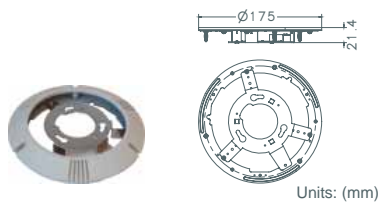

Dimensions: 186.5 x 147 mm (7.3 x 5.8 inches)
Weight: 2.6 kg (5.8 lbs)
D77H07-P1030 (Input: 110 ~ 115 VAC / Output: 24 VAC, 72 VA)
D77H07-P2030 (Input: 220 ~ 230 VAC / Output: 24 VAC, 72 VA)

Indoor Mounting Accessories

There are three types of Indoor dome camera mounting methods: hard-ceiling mounting, in-ceiling (T-Bar Mount) mounting and pendent mounting. With the Indoor Mount Kit, the DynaHawk™ 701 series will be able to apply to all other dome camera mounting accessories, such as straight tube, wall mount, corner mount and pole mount.

Hard Ceiling Mount: DH701

DH77H06-HC

Height: 21.4 mm (0.8 inches)
Diameter of the three holes: 4.5 mm (0.2 inches)
Diameter of the bracket: 158 mm (6.2 inches)
Weight: 0.2 kg (0.4 lbs)

Units: (mm)

Hard Ceiling Mount: DH500

DH500HC

Height: 19 mm (0.75 inches)
Diameter of the three holes: 4.5 mm (0.2 inches)
Diameter of the bracket: 158 mm (6.2 inches)
Weight: 0.2 kg (0.4 lbs)

Units: (mm)

T-Bar (in-ceiling) Mount: DH701

D77H06-TB