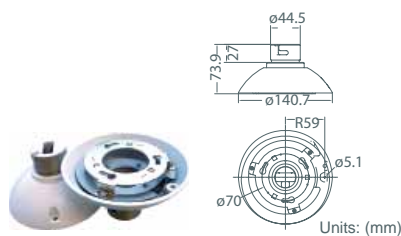

DH500HC

Height: 19 mm (0.75 inches)
Diameter of the three holes: 4.5 mm (0.2 inches)
Diameter of the bracket: 158 mm (6.2 inches)
Weight: 0.2 kg (0.4 lbs)

Units: (mm)

T-Bar (in-ceiling) Mount: DH701

D77H06-TB

Height: 160 mm (6.3 inches)
Diameter: 180 mm (7.1 inches)
Weight: 0.5 kg (1.1 lbs)

Units: (mm)

T-Bar (in-ceiling) Mount: DH500

DH500TB1

Height: 85 mm (3.4 inches)
Diameter: 180 mm (7.1 inches)
Weight: 0.5 kg (1.1 lbs)

Units: (mm)

Indoor Mount Kit: DH701

D77H05-IMK

For mounting indoor dome camera onto a gooseneck / straight tube.
Height: 74 mm (2.9 inches)
Diameter: 140 mm (5.5 inches)
Weight: 0.5 kg (1.1 lbs)

Units: (mm)

Indoor Mount Kit: DH500

D77H05-IMK5

For mounting indoor dome camera onto a gooseneck / straight tube.
Height: 74 mm (2.9 inches)
Diameter: 140 mm (5.5 inches)
Weight: 0.5 kg (1.1 lbs)

Units: (mm)

Indoor / Outdoor Mounting Accessories