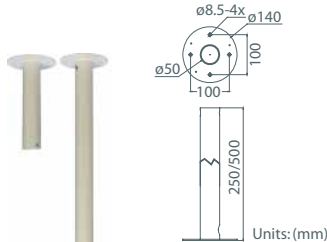

Height: 160 mm (6.3 inches)
Diameter: 180 mm (7.1 inches)
Weight: 0.5 kg (1.1 lbs)

Units: (mm)

T-Bar (in-ceiling) Mount: DH500

DH500TB1

Height: 85 mm (3.4 inches)
Diameter: 180 mm (7.1 inches)
Weight: 0.5 kg (1.1 lbs)

Indoor Mount Kit: DH500

D77H05-IMK5

For mounting indoor dome camera onto a gooseneck / straight tube.
Height: 74 mm (2.9 inches)
Diameter: 140 mm (5.5 inches)
Weight: 0.5 kg (1.1 lbs)

Units: (mm)

Indoor / Outdoor Mounting Accessories

Straight Tube

D77H03-ST1 / ST2

Height: 250 / 500 mm (9.8 / 19.7 inches)
 Diameter: 50 mm (2 inches)
 Weight: 1 kg / 1.8 kg (2.2 lbs / 4 lbs)
 Compatible with: DH701 / DH801⁺ / DH500 / DH600

Gooseneck Tube

D77H03-GT

Dimensions: 298 x 385 mm (11.7 x 15.2 inches)
 Diameter: 92 x 42 mm (3.7 x 1.7 inches)
 Weight: 2.1 kg (4.6 lbs)
 Compatible with: DH701 / DH801⁺ / DH500 / DH600

Mini Pendant Mount

D77H03-MP

Dimensions: 184 x 104 x 115.2 mm (7.2 x 4.1 x 4.5 inches)
 Diameter: 44.5 mm (1.8 inches)
 Weight: 0.6 kg (1.3 lbs)
 Compatible with: DH701 / DH801⁺ / DH500 / DH600