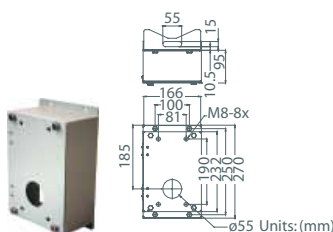

Height: 160 mm (6.3 inches)
Diameter: 180 mm (7.1 inches)
Weight: 0.5 kg (1.1 lbs)

Units: (mm)

T-Bar (in-ceiling) Mount: DH500

DH500TB1

Height: 85 mm (3.4 inches)
Diameter: 180 mm (7.1 inches)
Weight: 0.5 kg (1.1 lbs)

D77H03-GT

Dimensions: 298 x 385 mm (11.7 x 15.2 inches)
 Diameter: 92 x 42 mm (3.7 x 1.7 inches)
 Weight: 2.1 kg (4.6 lbs)
 Compatible with: DH701 / DH801⁺ / DH500 / DH600

Mini Pendant Mount

D77H03-MP

Dimensions: 184 x 104 x 115.2 mm (7.2 x 4.1 x 4.5 inches)
 Diameter: 44.5 mm (1.8 inches)
 Weight: 0.6 kg (1.3 lbs)
 Compatible with: DH701 / DH801⁺ / DH500 / DH600

Wall Box Mounting

D77H05-WBM

Dimensions: 270 x 166 x 95 mm (10.6 x 6.5 x 3.7 inches)
 Weight: 2.2 kg (4.8 lbs)
 Compatible with: D77H03-GT / D77H03-MP

Corner Standard Mounting Plate

D77H05-CST

Dimensions: 222 x 204 x 117 mm (8.7 x 8 x 4.6 inches)
 Weight: 2 kg (4.4 lbs)
 Compatible with: D77H03-GT / D77H03-MP

Corner Plate Mini

D77H05-CSTM

Dimensions: 270 x 166 x 95 mm (10.6 x 6.5 x 3.7 inches)
 Weight: 0.8 kg (1.8 lbs)
 Compatible with: D77H03-MP

Corner Wide Box Mounting

D77H05-CWB

Dimensions: 232 x 234 x 205 mm (9.1 x 9.2 x 8.1 inches)
 Weight: 2.7 kg (6 lbs)
 Compatible with: D77H03-GT / D77H03-MP